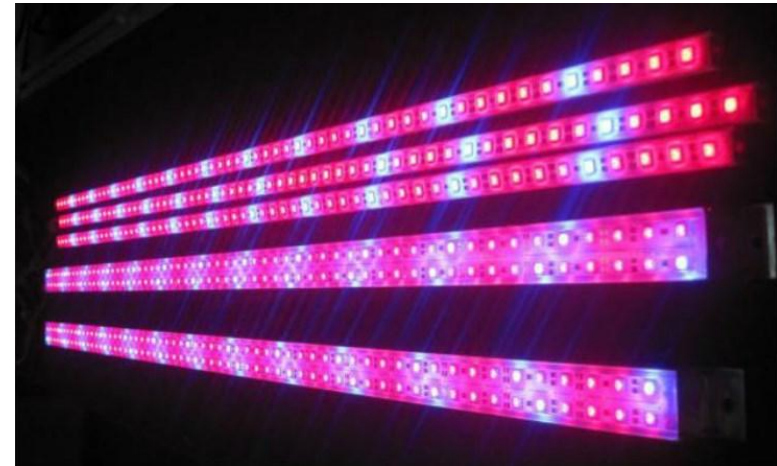

LED Grow Lights-Strip Type

Customized options such as length, colours(RGB)
and wattage available

Roniks Singapore