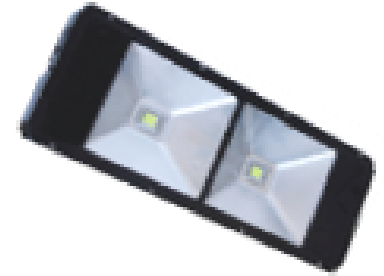

Tunnel Lights