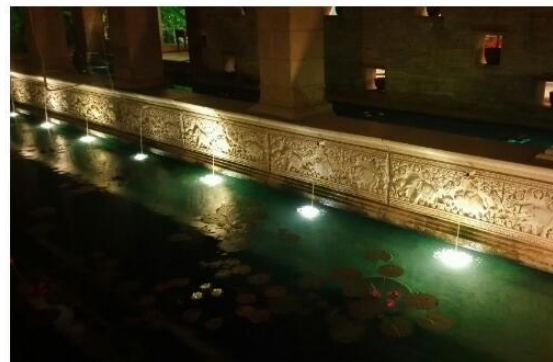

- BRICS leaders at this event:

- Brazil- Honourable President Michel Temer
- Russia- Honourable President Vladimir Putin
- India- Honourable Prime Minister Narendra Modi
- China- Honourable President Xi Jinping
- South Africa- Honourable President Jacob Zuma