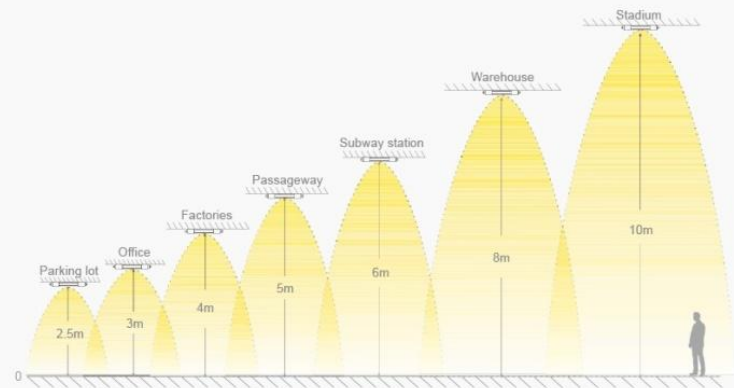

Step 2

People left, light dims to 20% standby level after the hold time

Step 3

Light switches off automatically after the standby period elapsed.

Widely Used

All types of wattage options available: 9W, 10W, 18W, 24W
Base holder options G13 and G5
Single Pin, Bi Pin, recessed double contact options available
Color temperatures options: 2700K to 6500K