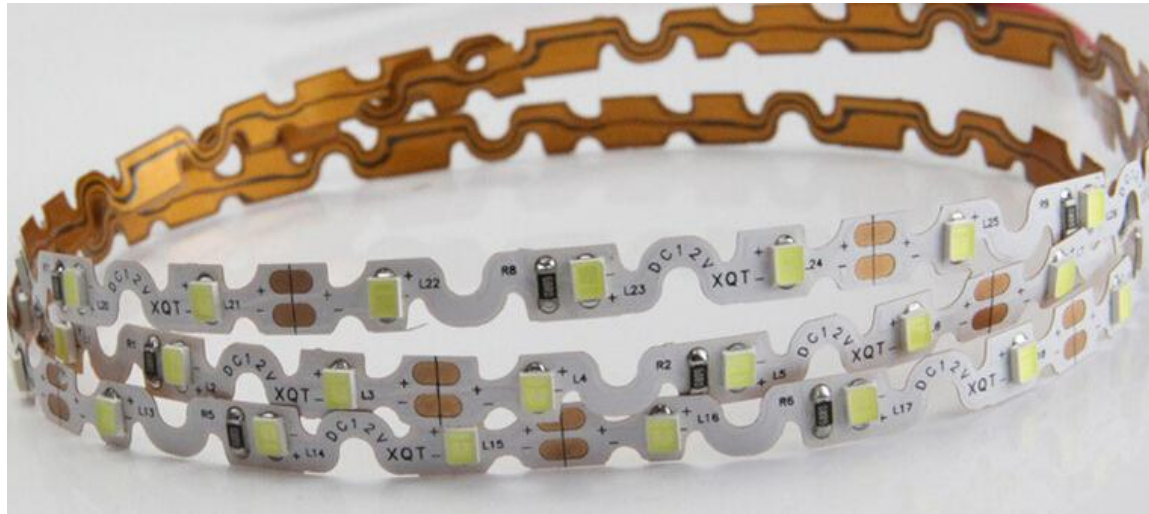

Strip and Neon Flex LED Lights

Length, colours, wattage options available as per customer requirement

Strip and Neon Flex Lights

LED Modules

Accessory LED Lights

LED Cork Opener

Screwdriver light kit

BZD310