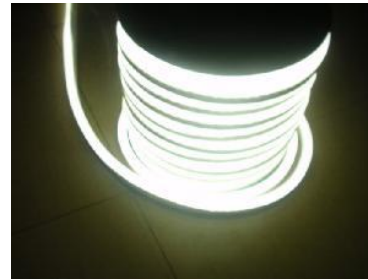

Strip and Neon Flex LED Lights

Length, colours, wattage options available as per customer requirement